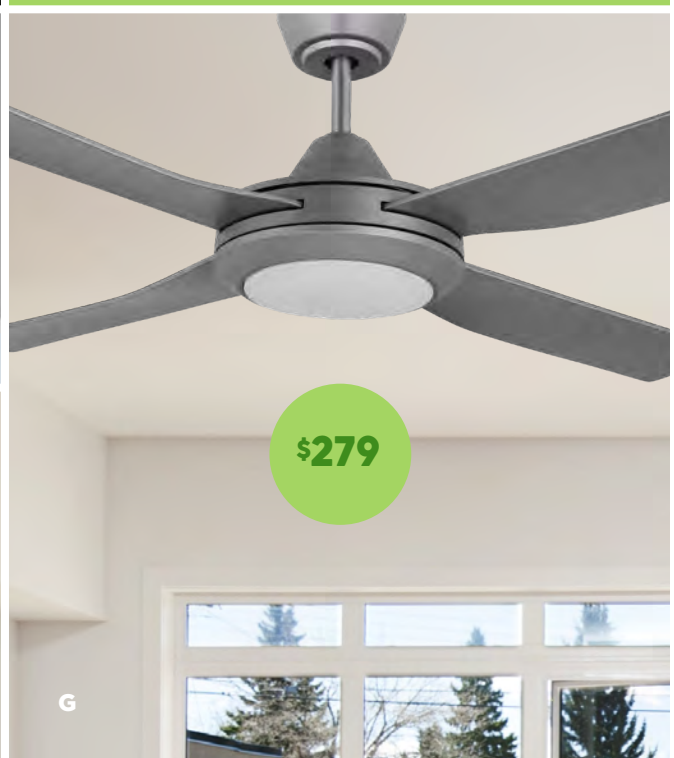

L 1220mm AC ABS 4 Blade Ceiling Fan

2 sizes available in Black or White with or without light

G